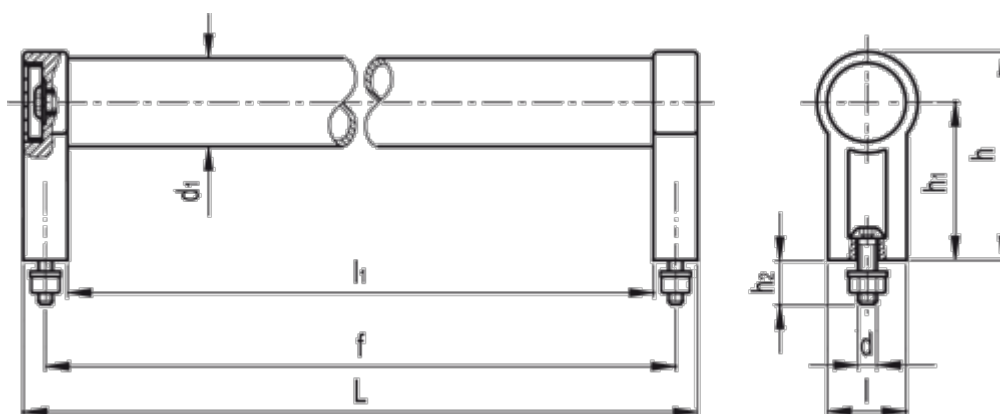

Data Sheet

Article number: 20568280300B

Description: E+G Tubular handle GN333.1-28-300-B-SW
B Mounting from top

Measures

$d = M6$

$d_1 = 28$

$f = 300$

$h = 66$

$h_1 = 50$

$h_2 = 13$

$L = 314$

$l_1 = 286$